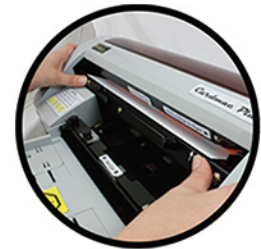

Adjustable Side Margins

Easily make micro-adjustments to accommodate off-register jobs.

SPECIFICATIONS

Operation Type	Electric
Cutting Style	Bleed
Max Slitting Capacity	350 GSM
Sheet Size	Letter (8.5" x 11")
Finished Card Size	2" x 3.5"
Cards Per Sheet	10
Speed	30+ Cards Per Min
Feed Style	Horizontal
Weight	21 Lbs
Dimensions	15" x 12" x 7"
Warranty	90 Days

AUTHORIZED DEALER:

BINDING & LAMINATING
SOUTHWEST
COME TOGETHER. RIGHT NOW.

Southwest Binding & Laminating | P.O. Box 150 Maryland Heights, MO 63043-9150
(314) 739-4400 | Nationwide Toll Free Line (800) 325-3628 | Toll Free Fax (800) 942-2010
www.swbindinglaminating.com